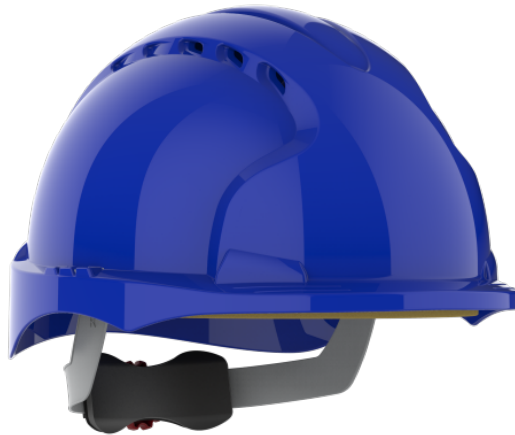

TECHNICAL SPECIFICATION

EVO®3 Micro Peak Revolution® Wheel Ratchet Vented

Blue / AJH170-000-500

DESCRIPTION

The EVO®3 Comfort Plus helmet combines a super strong shell for superior all day protection in the widest range of environments, with the comfort benefits of the new Evolution® 3D Adjustment™ harness system. EVO®3 is a true evolution of the long-established MK®2 and MK®3 helmets. The EVO®3 retains the JSP signature styling while incorporating developments first seen in the EVO®8. Packed full of the latest protection technology and features.

OPTIONS

Blue (AJH170-000-500)
Black (AJH170-001-100)
Green (AJH170-000-300)
Orange (AJH170-000-800)
Red (AJH170-000-600)
White (AJH170-000-100)
Yellow (AJH170-000-200)

SAFETY STANDARDS

EN 397

JSP Limited, Worsham Mill, Minster Lovell, Oxford OX29 0TA, England.

Page 1 of 3 / Issued 27 Apr 2022 / Copyright 2018 - 2022. JSP Limited. All Rights Reserved.

SPECIFICATIONS

	Peak Micro		Impact Resistance 50 Joules
	Molten Metal Yes		Maximum Temperature +50°C
	Minimum Temperature -40°C		HDPE Shell Yes
	Recyclable Shell		Textile Harness
	Depth Adjustment 3D Harness		Wheel Ratchet Yes
	Universal Accessories Slot Yes		Ventilation Yes
	Reflective Option Optional		Integrated Eyewear Optional
	ID card holder Optional		BSI Kitemark Yes
	Optional 2 point chinstrap (EN397 & EN 812 compliant) Optional		Optional 4 point chinstrap (EN397 Compliant) Optional
	JSPCheck Yes		Product Weight 372g

FEATURES

Firmest Fit Available

The deep nape strap enables the firmest retention of any helmet, keeping it firmly rooted on the head. Available with either the Revolution® wheel ratchet or the OneTouch™ slip ratchet.