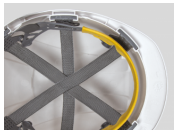

FEATURES

Supreme Comfort

A 6-point terylene cradle harness system & Egyptian cotton Chamlon™ sweatband offers unrivalled comfort.

Firmest Fit Available

The deep nape strap enables the firmest retention of any helmet, keeping it firmly rooted on the head. Available with either the Revolution® wheel ratchet or the OneTouch™ slip ratchet.

Accessories

A universal attachment slot enables firm fitting of a range of Surefit™ safety visors, and ear defenders. EVOSpec® Integrated eyewear is also available.

Ventilation Option

Side and rear ventilation for optimum air movement inside the shell, reducing helmet temperatures by an average 2-3 degrees.