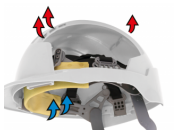

FEATURES

Supreme Comfort

A 6-point terylene cradle harness system & Egyptian cotton Chamlon™ sweatband offers unrivalled comfort.

Firmest Fit Available

The deep nape strap enables the firmest retention of any helmet, keeping it firmly rooted on the head. Available with either the Revolution® wheel ratchet or the OneTouch™ slip ratchet.

Accessories

A universal attachment slot enables firm fitting of a range of Surefit™ safety visors, and ear defenders. EVOSpec® Integrated eyewear is also available.

Ventilation Option

Side and rear ventilation for optimum air movement inside the shell, reducing helmet temperatures by an average 2-3 degrees.