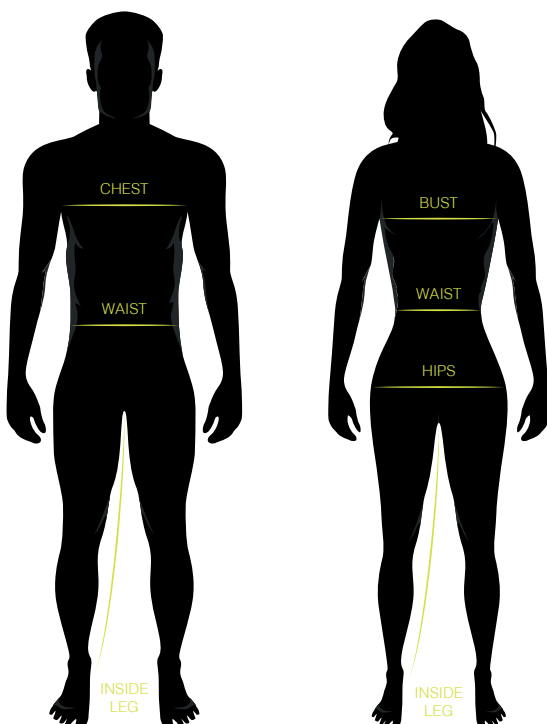

# SIZE GUIDELINES

VERSION 13.2 - 22/09/2020

LADIES TROUSERS/DUNGAREES (TALL)									
UK	8T	10T	12T	14T	16T	18T	20T	22T	24T
WAIST TO FIT (INCHES)	30.7	32.7	34.6	36.6	38.6	40.6	42.5	44.5	46.5
WAIST TO FIT (CMS)	78	83	88	93	98	103	108	113	118
HIPS TO FIT (INCHES)	40.6	42.5	44.5	46.5	48.4	50.4	52.4	54.3	56.3
HIPS TO FIT (CMS)	103	108	113	118	123	128	133	138	143
INSIDE LEG TO FIT (INCHES)	31.5	31.5	31.5	31.5	31.5	31.5	31.5	31.5	31.5
INSIDE LEG TO FIT (CMS)	80	80	80	80	80	80	80	80	80
DE	68	72	76	80	84	88	92	96	100
SE	C136	C138	C140	C142	C144	C146	C148	C150	C152

LADIES COVERALLS (SHORT)									
UK	8S	10S	12S	14S	16S	18S	20S	22S	24S
BUST TO FIT (INCHES)	34-36	36-38	38-40	40-42	42-44	44-46	46-48	48-50	50-52
BUST TO FIT (CMS)	85-90	90-95	95-100	100-105	105-110	110-115	115-120	120-125	125-130
INSIDE LEG TO FIT (INCHES)	27.6	27.6	27.6	27.6	27.6	27.6	27.6	27.6	27.6
INSIDE LEG TO FIT (CMS)	70	70	70	70	70	70	70	70	70

## HOW TO MEASURE AND PICK THE RIGHT SIZE