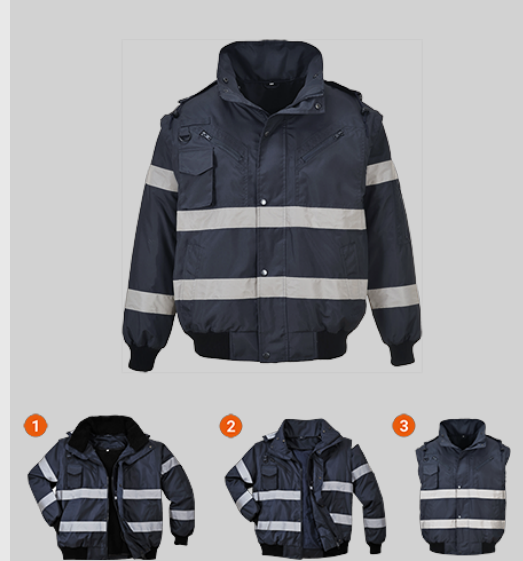

S435 - Iona 4-in-1 Bomber Jacket

Collection: Iona Rainwear

Range: All Weather Protection

Shell Fabric: 300D Breathable: 100% Polyester 300D Oxford, Stain Resistant Finish, Double PU Coated 190g

Lining Fabric: 100% Polyester Fur Lining 365g

Filling Fabric: Sleeve: 100% Polyester Filling, 120g

Product information

Versatile and comfortable protection against all weather conditions. The detachable fur lining and collar in combination with the zip-out sleeves, prove this is a superbly adaptable garment. Numerous zipped outer and interior pockets afford excellent personal security whilst the addition of reflective tape provides increased visibility in low light conditions.

Standards

EN 343 Class 3:1 X (WP 15,000mm)
EN 17353 Type B3

Iona Rainwear

The Iona™ Collection offers functionality, added visibility and waterproof protection. These garments are certified to the waterproof standard EN 343 (Class 3) and enhanced visibility protection standard EN 17353.

Features

- Extremely water resistant eco-conscious fabric finish, water beads away from fabric surface
- Abrasion resistant oxford polyester
- Detachable lining for added versatility in all weather conditions
- Zip out sleeves for multi use
- Knitted cuffs and hem
- Reflective tape for increased visibility