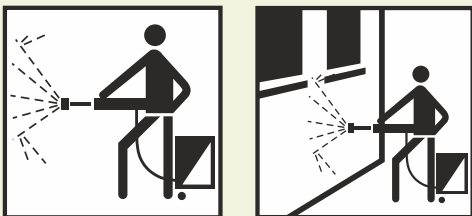

MAGNUM FORCE *Extra*

HEAVY DUTY TRAFFIC FILM REMOVER

- **Powerful formulation**
- **Fast action - saves time and labour**
- **Concentrated product for economy**

USES

A powerful, concentrated, alkaline pressure washer additive for removing traffic film and dirt.

The orange liquid has been designed with controlled foam levels to ensure a free-rinsing finish and effective degreasing action.

Suitable for removing heavy layers of traffic film, diesel fumes and dirt from heavy plant equipment and buildings.

Use throughout the automotive industry for cleaning all makes of cars, vans, lorries, tankers, curtain-sided vehicles and commercial vehicles. MAGNUM FORCE EXTRA is recommended for cleaning vehicles involved in the transportation of meat and food stuffs, as it is non-tainting and odourless.

DIRECTIONS

Dilute with water according to the area to be cleaned. Pre-dilute MAGNUM FORCE EXTRA before filling the detergent feed tank. Adjust the detergent feed rate to achieve the cleaning action required. Apply to the surface using pressure washer equipment. Rinse off immediately with plenty of clean water.

N.B. DO NOT ALLOW MAGNUM FORCE EXTRA TO DRY OUT ONTO SURFACE OR STAINING MAY RESULT.

N.B. NOT TO BE USED ON ALUMINIUM.

DILUTIONS

MAGNUM FORCE EXTRA : WATER

MAGNUM FORCE EXTRA : WATER		
Heavy Soil 1:2	Medium Soil 1:6	Light Soil 1:10

Code: 313